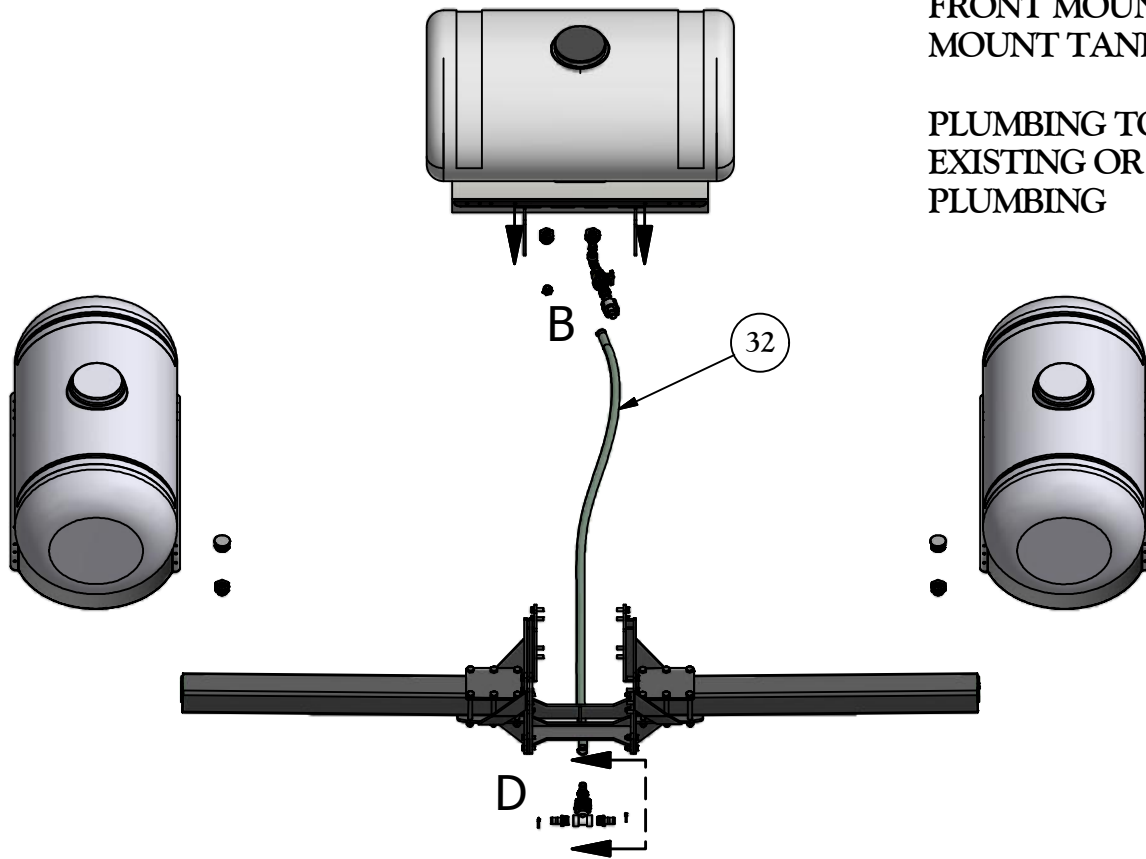

OP13
FRONT MOUNT FILL AND SUPPLY WITH SIDE
MOUNT TANKS PLUMBING KIT

PLUMBING TO CONNECT A FRONT TANK TO
EXISTING OR PURCHASED SIDE MOUNT TANK
PLUMBING

CENTER
CONNECTING

DETAIL D

Minden Machine Shop Inc.
1302 K Road Minden, NE
800-264-6587 / 308-832-0220

OP13 PLUMBING PARTS

Parts List			
ITEM	QTY	PART NUMBER	DESCRIPTION
8	1	NIP125-SH	1-1/4" NIPPLE
9	1	SL125-90	1-1/4" ST. ELBOW
10	1	UV125FPCA	1-1/4" UNION VALVE
12	1	150C	1-1/2" FEMALE CAM X 1-1/2" HB
13	1	PLUG125	1-1/4" PLUG
27	1	150125F	1-1/2 MALE ADAPTER X 1-1/4" MPT
28	1	TEE150	1-1/2" TEE
29	2	HB150	1-1/2" HOSE BARB
30	1	150B	1-1/2" FEMALE COUPLER X MPT
31	1	150E	1-1/2" MALE ADAPTER X HOSE BARB
32	1	Front Connecting Hose	1-1/2" HOSE
41	2 - 4	10.07.10.00004	2" Hose clamp (qty dependent upon kit type)