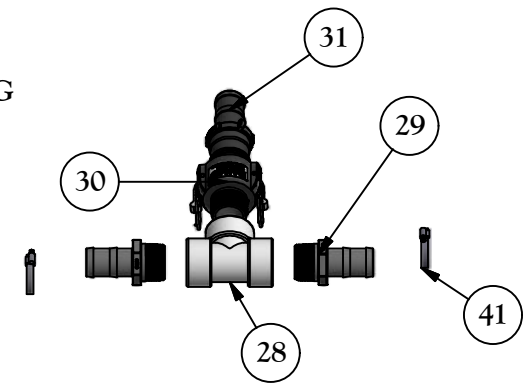

CENTER
CONNECTING