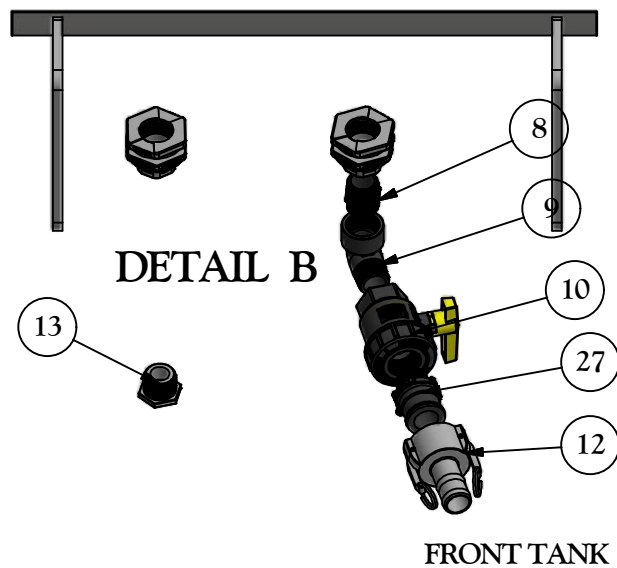

OP13
FRONT MOUNT FILL AND SUPPLY WITH SIDE
MOUNT TANKS PLUMBING KIT

PLUMBING TO CONNECT A FRONT TANK TO
EXISTING OR PURCHASED SIDE MOUNT TANK
PLUMBING

CENTER
CONNECTING

DETAIL D

Minden Machine Shop Inc.
1302 K Road Minden, NE
800-264-6587 / 308-832-0220

OP13 PLUMBING PARTS

Parts List			
ITEM	QTY	PART NUMBER	DESCRIPTION
8	1	NIP125-SH	1-1/4" NIPPLE
9	1	SL125-90	1-1/4" ST. ELBOW
10	1	UV125FPCA	1-1/4" UNION VALVE
12	1	150C	1-1/2" FEMALE CAM X 1-1/2" HB
13	1	PLUG125	1-1/4" PLUG
27	1	150125F	1-1/2 MALE ADAPTER X 1-1/4" MPT
28	1	TEE150	1-1/2" TEE
29	2	HB150	1-1/2" HOSE BARB
30	1	150B	1-1/2" FEMALE COUPLER X MPT
31	1	150E	1-1/2" MALE ADAPTER X HOSE BARB
32	1	Front Connecting Hose	1-1/2" HOSE
41	2 - 4	10.07.10.00004	2" Hose clamp (qty dependent upon kit type)