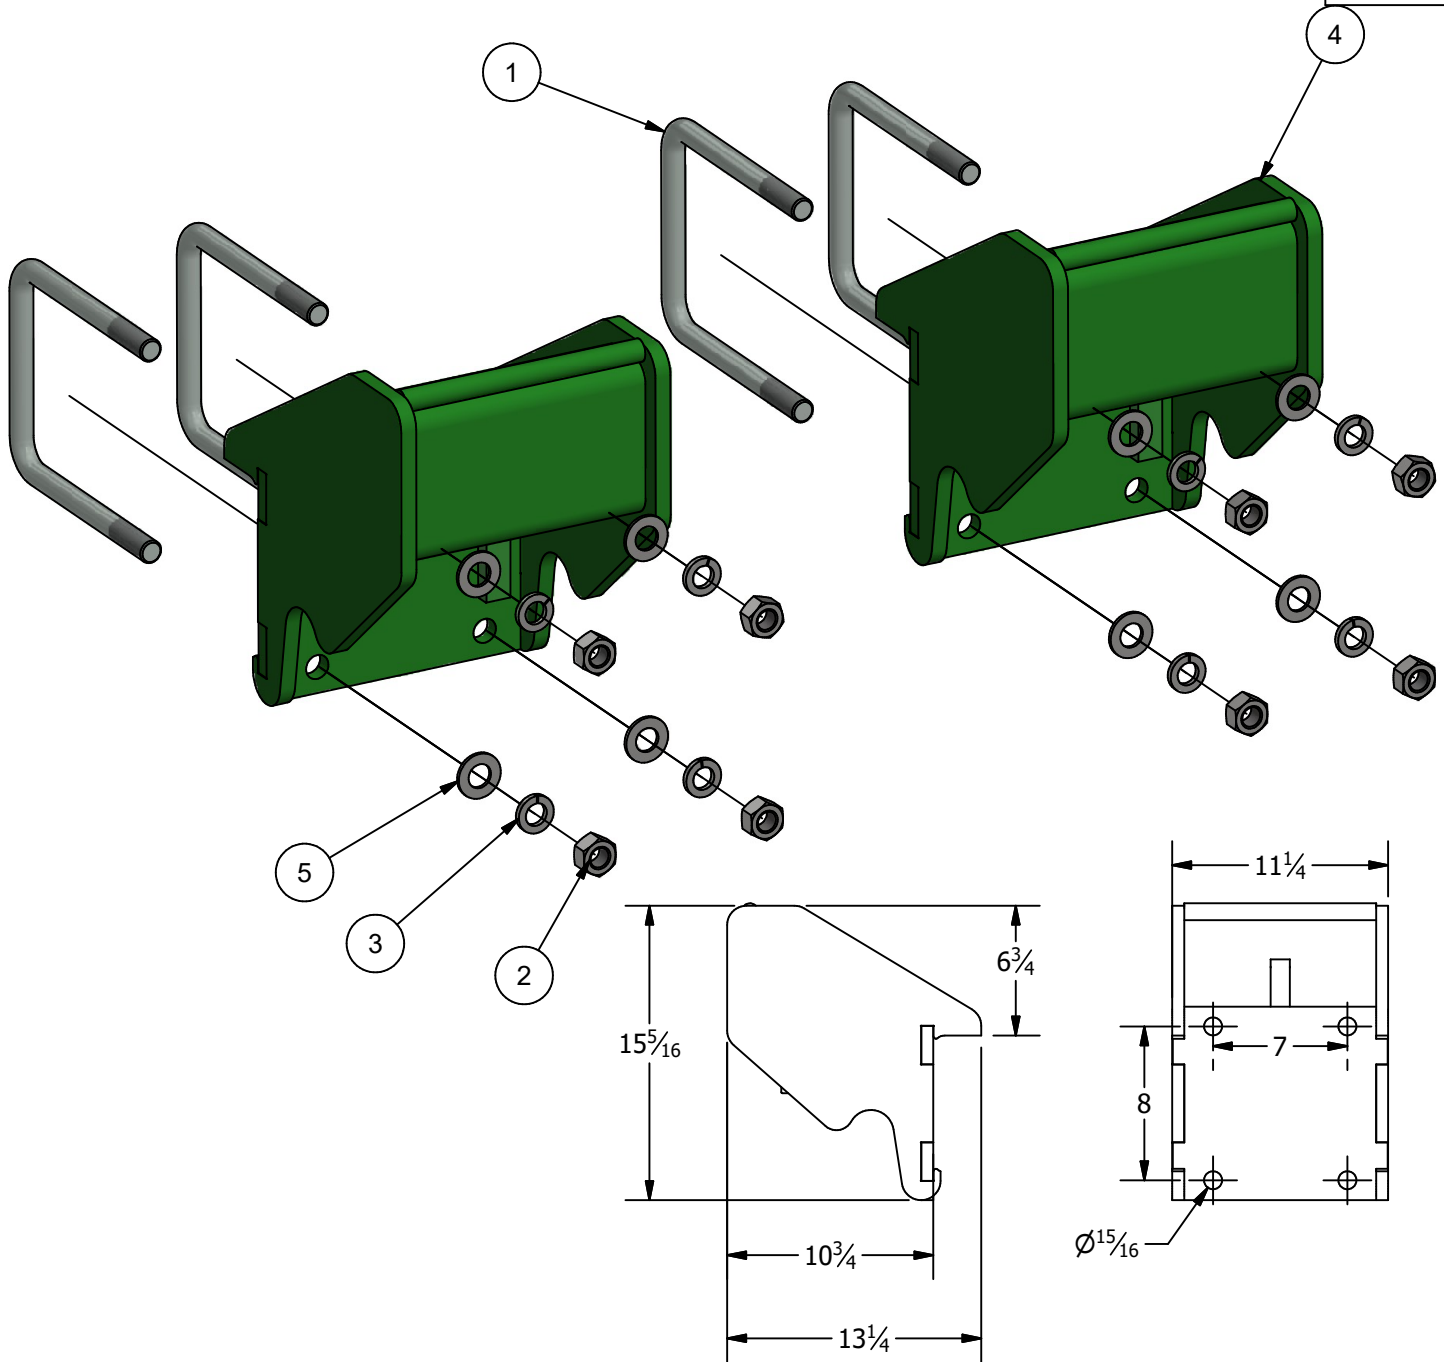

WB1000

Bar Side Mount Weight Bracket Pair

N/A

Parts List

ITEM	QTY	PART NUMBER	DESCRIPTION
1	4	U Bolt Std 7x7x_875 in	7/8" U bolt x 10"
2	8	N7/8N	Hex Nut "7/8" UNC
3	8	Lock Washer 7/8"	Lock Washer
4	2	WB-1000-A02	WB-1000 Weldment
5	8	Plain Washer 7/8" - narrow - Type A	Plain Washer

Weight:

- 1. Individual- 66 LB
- 2. Total- 151 LB

Patriot Equipment www.patriotequip.com
1-308-832-0220