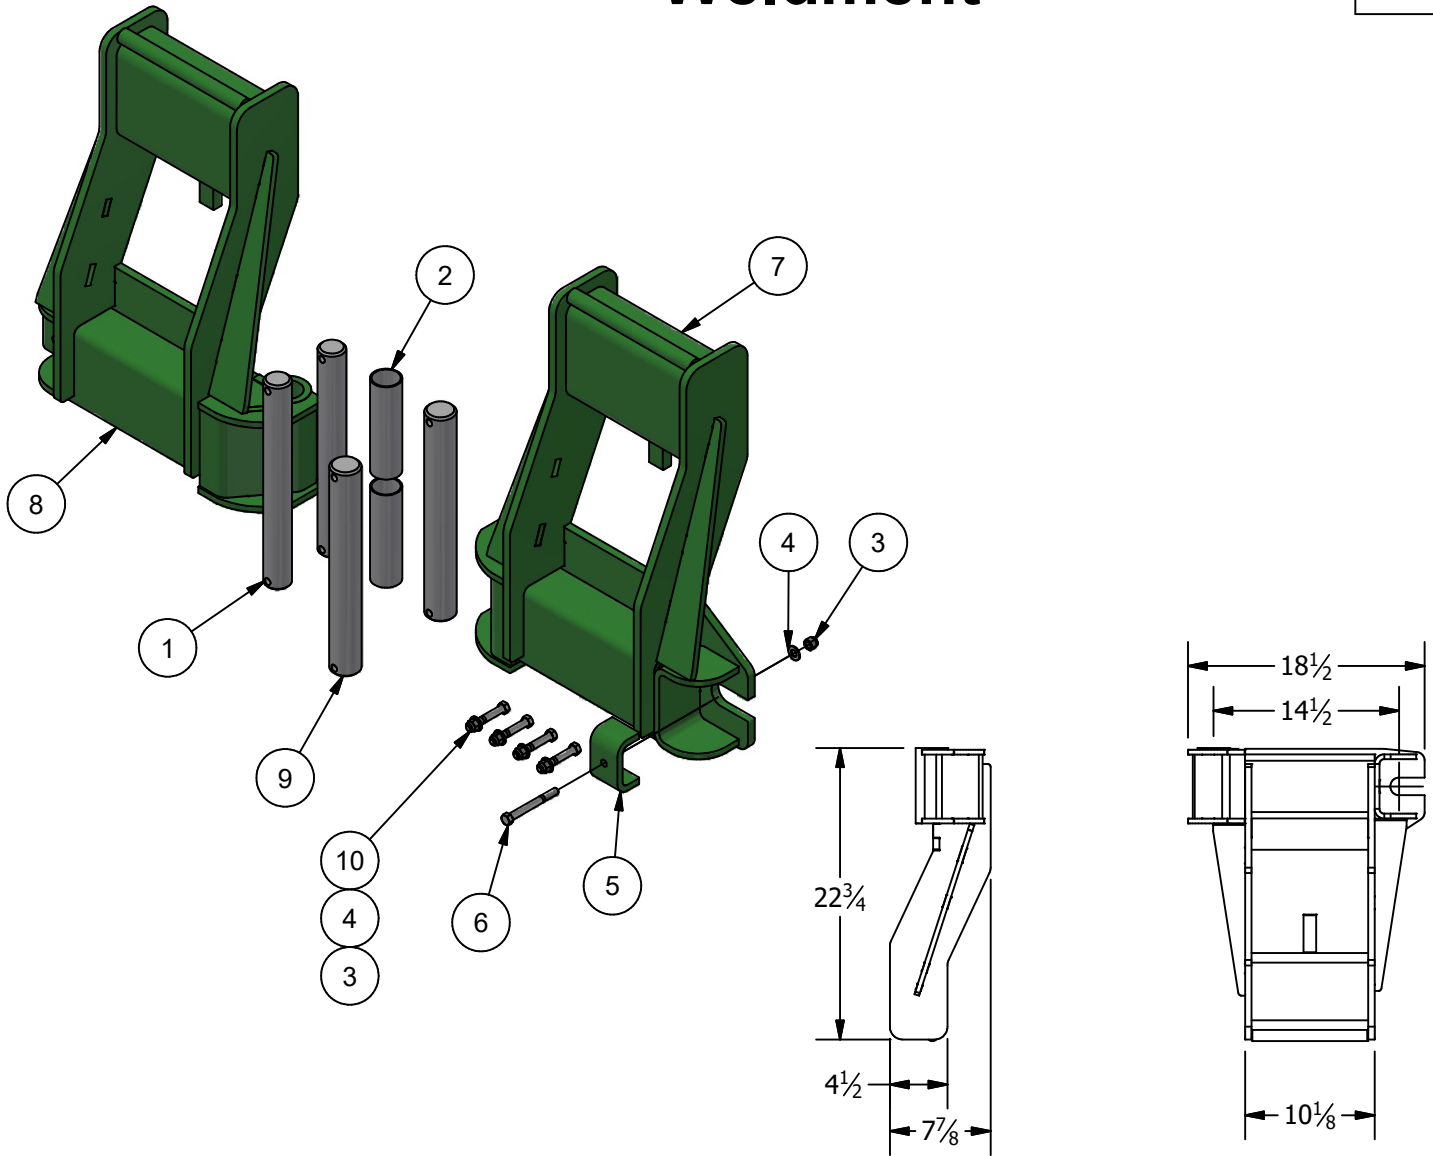

WB-1050-A03

LH Weight Bracket Weldment

N/A

Parts List

ITEM	QTY	PART NUMBER	DESCRIPTION
1	2	WB-1050-P13	1.5x13 in Pin
2	2	WB-1050-P18	Hitch Pin Sleeve
3	6	Nylock Nut 3/8" UNC	3/8 Std NC Nylock Nut
4	6	Plain Washer 3/8" - narrow - Type A	Plain Washer
5	2	WB-1050-P12	Lock Tab
6	2	Hex Bolt 3/8" - 3 1/2" UNC	Hex Bolt
7	1	WB-1050-A04	RH Weight Bracket Weldment
8	1	WB-1050-A03	LH Weight Bracket Weldment
9	2	WB-1050-P15	1 11/16x13 in Pin
10	4	Hex Bolt "3/8" - 2 1/2" " UNC	Hex Bolt

Weight:

1. Individual- 80 LB

2. Total- 194 LB

Patriot Equipment www.patriotequip.com

1-308-832-0220