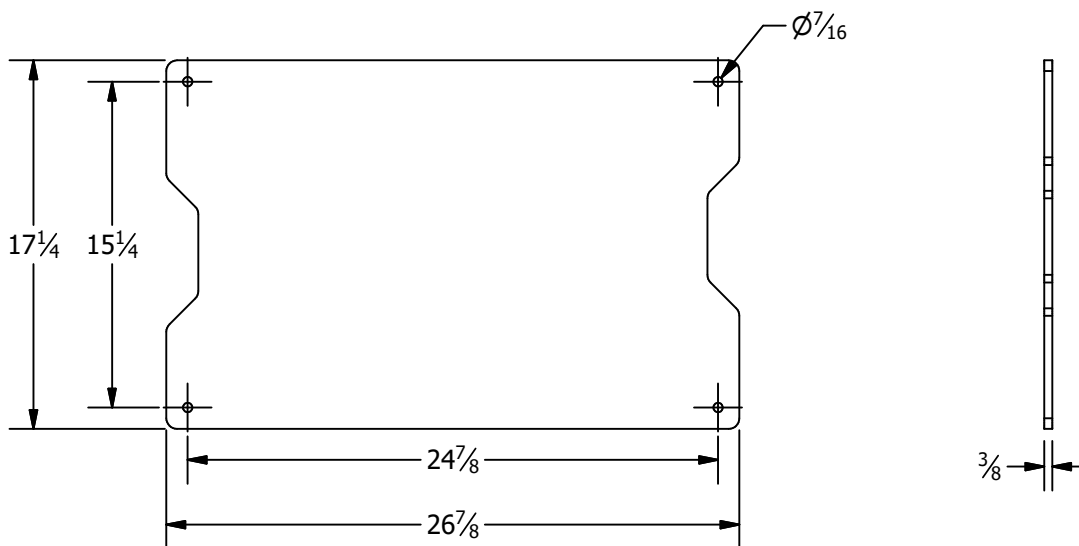

WB1150

Case 45 Weight Bracket Swather/Windrower

**47
lbmass**

Parts List

ITEM	QTY	PART NUMBER	DESCRIPTION
1	1	WB-1150	Swather/Windrower Weight Bracket

Weight: 47 LB

Patriot Equipment www.patriotequip.com
1-308-832-0220