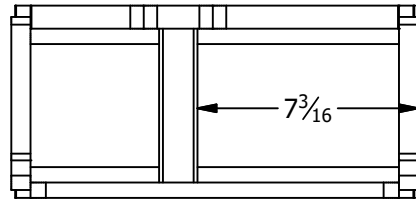

WB-1200

Monosem NG+ Bar Weight Bracket Pair

N/A

Weight:

- 1. Individual- 70 LB
- 2. Total- 140 LB

Parts List

| ITEM | QTY | PART NUMBER | DESCRIPTION |
|------|-----|-------------|----------------------|
| 1 | 1 | WB-1200-A01 | WB-1200 Weldment |
| 2 | 1 | WB-1200-A02 | WB-1200 MIR Weldment |