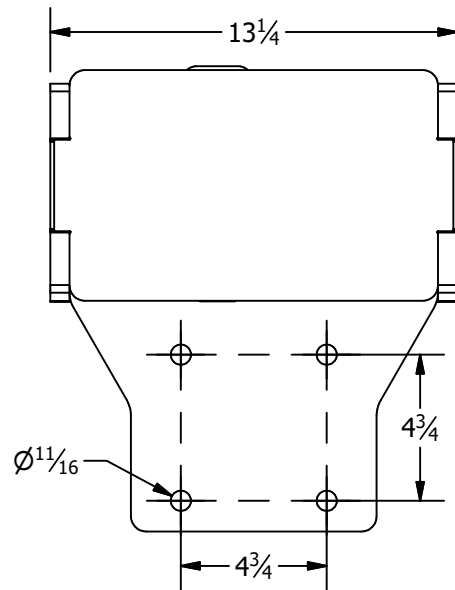

WB-1200

Monosem NG+ Bar Weight Bracket Pair

N/A

Weight:

- 1. Individual- 70 LB
- 2. Total- 140 LB

Parts List

| ITEM | QTY | PART NUMBER | DESCRIPTION |
|------|-----|-------------|----------------------|
| 1 | 1 | WB-1200-A01 | WB-1200 Weldment |
| 2 | 1 | WB-1200-A02 | WB-1200 MIR Weldment |