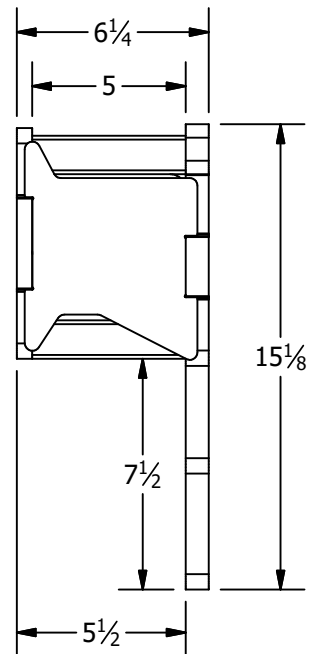

WB-1200

Monosem NG+ Bar Weight Bracket Pair

N/A

Weight:

- 1. Individual- 70 LB
- 2. Total- 140 LB

Parts List

| ITEM | QTY | PART NUMBER | DESCRIPTION |
|------|-----|-------------|----------------------|
| 1 | 1 | WB-1200-A01 | WB-1200 Weldment |
| 2 | 1 | WB-1200-A02 | WB-1200 MIR Weldment |