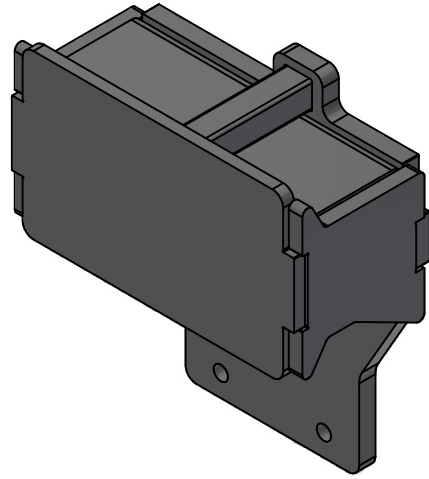

WB-1200

Monosem NG+ Bar Weight Bracket Pair

N/A

Weight:

- 1. Individual- 70 LB
- 2. Total- 140 LB

Parts List

| ITEM | QTY | PART NUMBER | DESCRIPTION |
|------|-----|-------------|----------------------|
| 1 | 1 | WB-1200-A01 | WB-1200 Weldment |
| 2 | 1 | WB-1200-A02 | WB-1200 MIR Weldment |