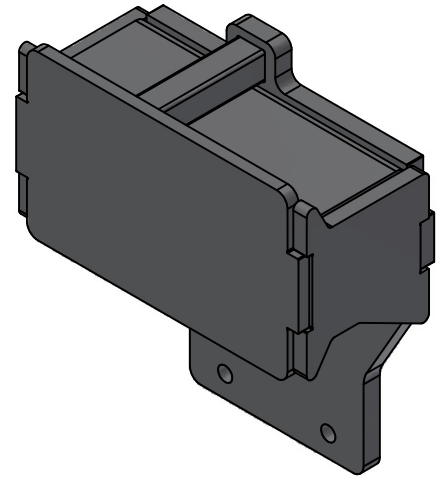

WB-1200

Monosem NG+ Bar Weight Bracket Pair

N/A

Weight:

- 1. Individual- 70 LB
- 2. Total- 140 LB

Parts List

| ITEM | QTY | PART NUMBER | DESCRIPTION |
|------|-----|-------------|----------------------|
| 1 | 1 | WB-1200-A01 | WB-1200 Weldment |
| 2 | 1 | WB-1200-A02 | WB-1200 MIR Weldment |