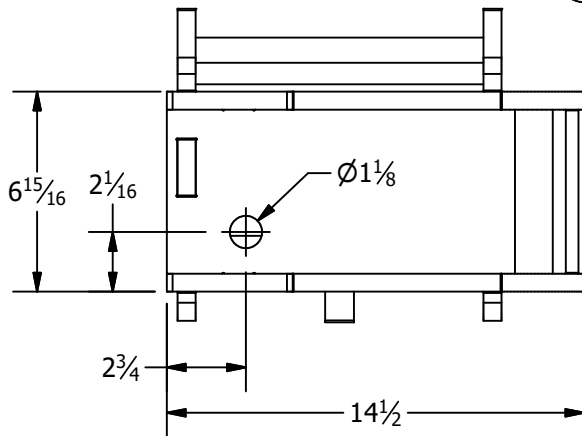

# WB1250

# John Deere With 1" Pin Weight Bracket Pair

N/A

Weight:

1. Individual- 62 LB

2. Total- 145 LB

Parts List

| ITEM | QTY | PART NUMBER                       | DESCRIPTION         |
|------|-----|-----------------------------------|---------------------|
| 1    | 1   | WB-1250-A01                       | WB-1250 RH Weldment |
| 2    | 4   | Hex Bolt 1" - 5" UNC              | Hex Bolt            |
| 3    | 8   | N1N                               | Hex Nut "1" UNC     |
| 4    | 8   | Lock Washer 1"                    | Lock Washer         |
| 5    | 14  | Plain Washer 1" - narrow - Type A | Plain Washer        |
| 6    | 4   | Hex Bolt 1" - 10" UNC             | Hex Bolt            |
| 7    | 1   | WB-1250-A02                       | WB-1250 LH Weldment |