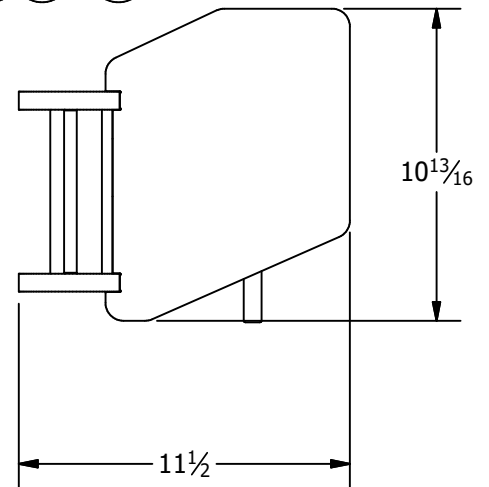

# WB1250

# John Deere With 1" Pin Weight Bracket Pair

N/A

Weight:

1. Individual- 62 LB

2. Total- 145 LB

Parts List

| ITEM | QTY | PART NUMBER                       | DESCRIPTION         |
|------|-----|-----------------------------------|---------------------|
| 1    | 1   | WB-1250-A01                       | WB-1250 RH Weldment |
| 2    | 4   | Hex Bolt 1" - 5" UNC              | Hex Bolt            |
| 3    | 8   | N1N                               | Hex Nut "1" UNC     |
| 4    | 8   | Lock Washer 1"                    | Lock Washer         |
| 5    | 14  | Plain Washer 1" - narrow - Type A | Plain Washer        |
| 6    | 4   | Hex Bolt 1" - 10" UNC             | Hex Bolt            |
| 7    | 1   | WB-1250-A02                       | WB-1250 LH Weldment |