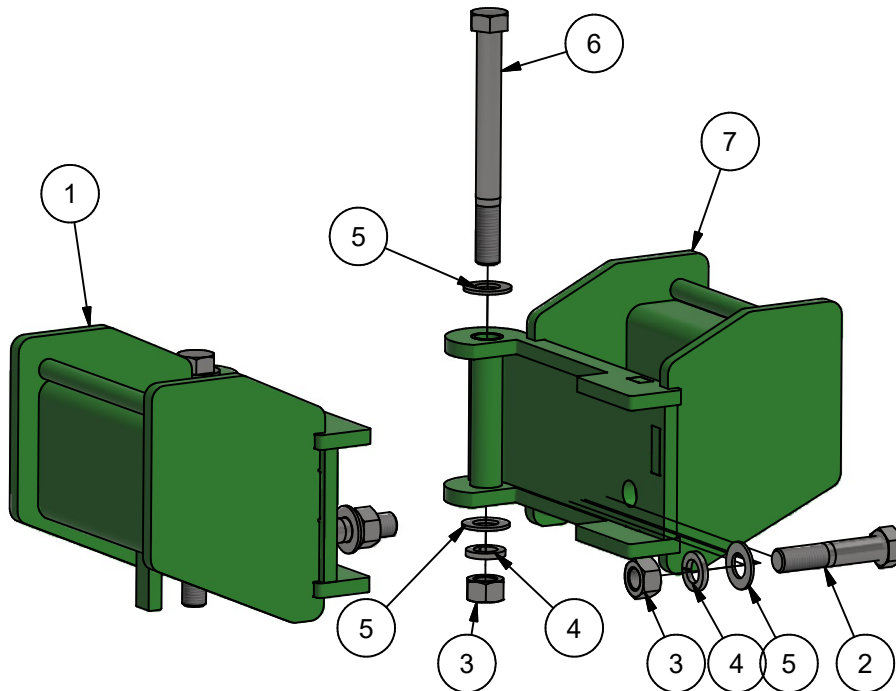

# WB1250

# John Deere With 1" Pin Weight Bracket Pair

N/A

Weight:

1. Individual- 62 LB

2. Total- 145 LB

Parts List

| ITEM | QTY | PART NUMBER                       | DESCRIPTION         |
|------|-----|-----------------------------------|---------------------|
| 1    | 1   | WB-1250-A01                       | WB-1250 RH Weldment |
| 2    | 4   | Hex Bolt 1" - 5" UNC              | Hex Bolt            |
| 3    | 8   | N1N                               | Hex Nut "1" UNC     |
| 4    | 8   | Lock Washer 1"                    | Lock Washer         |
| 5    | 14  | Plain Washer 1" - narrow - Type A | Plain Washer        |
| 6    | 4   | Hex Bolt 1" - 10" UNC             | Hex Bolt            |
| 7    | 1   | WB-1250-A02                       | WB-1250 LH Weldment |