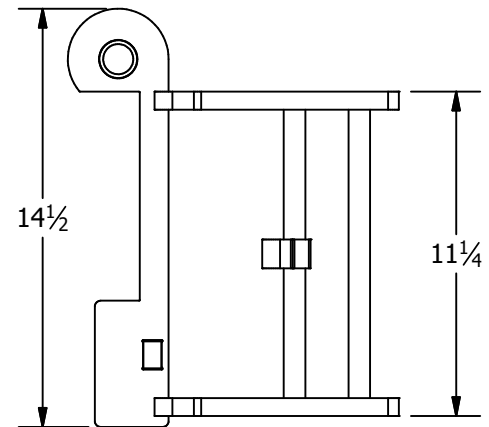

# WB1250

# John Deere With 1" Pin Weight Bracket Pair

N/A

Weight:

1. Individual- 62 LB

2. Total- 145 LB

Parts List

| ITEM | QTY | PART NUMBER                       | DESCRIPTION         |
|------|-----|-----------------------------------|---------------------|
| 1    | 1   | WB-1250-A01                       | WB-1250 RH Weldment |
| 2    | 4   | Hex Bolt 1" - 5" UNC              | Hex Bolt            |
| 3    | 8   | N1N                               | Hex Nut "1" UNC     |
| 4    | 8   | Lock Washer 1"                    | Lock Washer         |
| 5    | 14  | Plain Washer 1" - narrow - Type A | Plain Washer        |
| 6    | 4   | Hex Bolt 1" - 10" UNC             | Hex Bolt            |
| 7    | 1   | WB-1250-A02                       | WB-1250 LH Weldment |