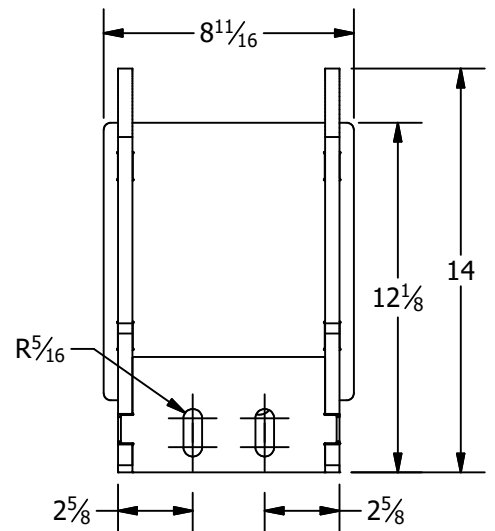

WB-1300

John Deere 24 Row 1770 & 1775 Front Fold Weight Bracket Pair

N/A

Weight:

1. Individual- 41 LB

2. Total- 99.5 LB

Parts List

ITEM	QTY	PART NUMBER	DESCRIPTION
1	1	WB-1300-A08	RH Side Weldment
2	1	WB-1300-A09	LH Side Weldment
3	2	WB-1300-A07	Clamp Plate Weldment
4	4	Round Head Square Neck Bolt 5/8" - 2 3/4" UNC	Round Head Square Neck Bolt
5	4	Plain Washer "5/8" - narrow - Type A	Plain Washer
6	4	Lock Washer "5/8"	Lock Washer
7	4	Hex Nut "5/8" UNC	Hex Nut
8	2	21087 Three Point Pin	1 7/16" x 9 1/2"
9	2	Lynch Pin	3/8 x 1 3/4 Lynch Pin