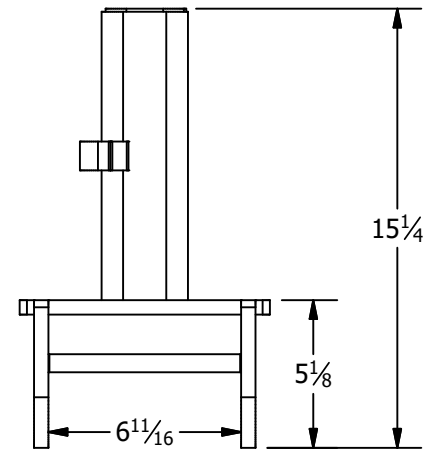

WB-1300

John Deere 24 Row 1770 & 1775 Front Fold Weight Bracket Pair

N/A

Weight:

1. Individual- 41 LB

2. Total- 99.5 LB

Parts List

ITEM	QTY	PART NUMBER	DESCRIPTION
1	1	WB-1300-A08	RH Side Weldment
2	1	WB-1300-A09	LH Side Weldment
3	2	WB-1300-A07	Clamp Plate Weldment
4	4	Round Head Square Neck Bolt 5/8" - 2 3/4" UNC	Round Head Square Neck Bolt
5	4	Plain Washer "5/8" - narrow - Type A	Plain Washer
6	4	Lock Washer "5/8"	Lock Washer
7	4	Hex Nut "5/8" UNC	Hex Nut
8	2	21087 Three Point Pin	1 7/16" x 9 1/2"
9	2	Lynch Pin	3/8 x 1 3/4 Lynch Pin