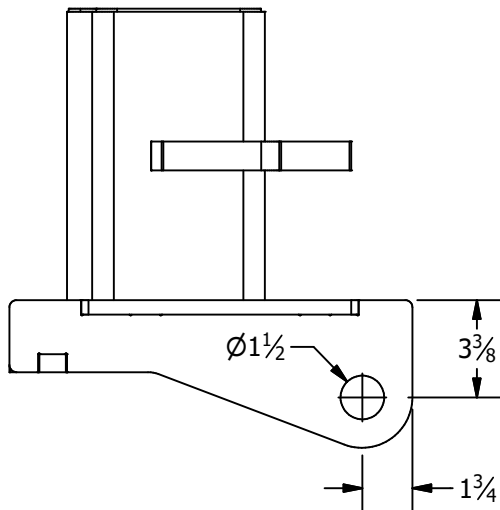

WB-1300

John Deere 24 Row 1770 & 1775 Front Fold Weight Bracket Pair

N/A

Weight:

1. Individual- 41 LB

2. Total- 99.5 LB

Parts List

ITEM	QTY	PART NUMBER	DESCRIPTION
1	1	WB-1300-A08	RH Side Weldment
2	1	WB-1300-A09	LH Side Weldment
3	2	WB-1300-A07	Clamp Plate Weldment
4	4	Round Head Square Neck Bolt 5/8" - 2 3/4" UNC	Round Head Square Neck Bolt
5	4	Plain Washer "5/8" - narrow - Type A	Plain Washer
6	4	Lock Washer "5/8"	Lock Washer
7	4	Hex Nut "5/8" UNC	Hex Nut
8	2	21087 Three Point Pin	1 7/16" x 9 1/2"
9	2	Lynch Pin	3/8 x 1 3/4 Lynch Pin