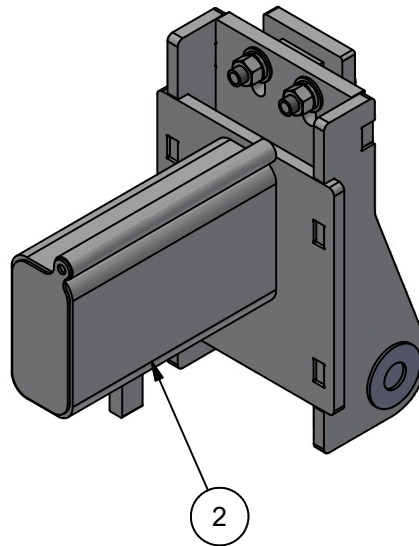

WB-1300

John Deere 24 Row 1770 & 1775 Front Fold Weight Bracket Pair

N/A

Weight:

1. Individual- 41 LB

2. Total- 99.5 LB

Parts List

ITEM	QTY	PART NUMBER	DESCRIPTION
1	1	WB-1300-A08	RH Side Weldment
2	1	WB-1300-A09	LH Side Weldment
3	2	WB-1300-A07	Clamp Plate Weldment
4	4	Round Head Square Neck Bolt 5/8" - 2 3/4" UNC	Round Head Square Neck Bolt
5	4	Plain Washer "5/8" - narrow - Type A	Plain Washer
6	4	Lock Washer "5/8"	Lock Washer
7	4	Hex Nut "5/8" UNC	Hex Nut
8	2	21087 Three Point Pin	1 7/16" x 9 1/2"
9	2	Lynch Pin	3/8 x 1 3/4 Lynch Pin