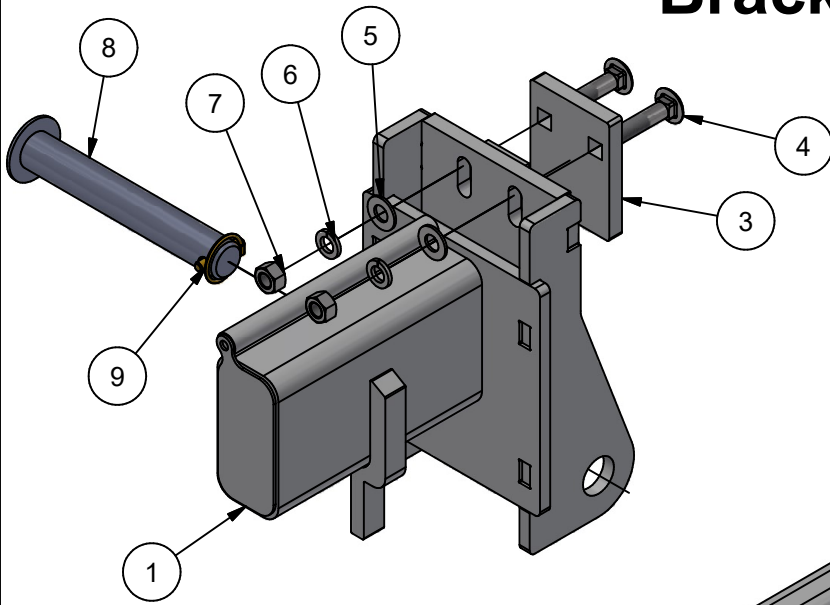

WB-1300

John Deere 24 Row 1770 & 1775 Front Fold Weight Bracket Pair

N/A

Weight:

1. Individual- 41 LB

2. Total- 99.5 LB

Parts List

ITEM	QTY	PART NUMBER	DESCRIPTION
1	1	WB-1300-A08	RH Side Weldment
2	1	WB-1300-A09	LH Side Weldment
3	2	WB-1300-A07	Clamp Plate Weldment
4	4	Round Head Square Neck Bolt 5/8" - 2 3/4" UNC	Round Head Square Neck Bolt
5	4	Plain Washer "5/8" - narrow - Type A	Plain Washer
6	4	Lock Washer "5/8"	Lock Washer
7	4	Hex Nut "5/8" UNC	Hex Nut
8	2	21087 Three Point Pin	1 7/16" x 9 1/2"
9	2	Lynch Pin	3/8 x 1 3/4 Lynch Pin