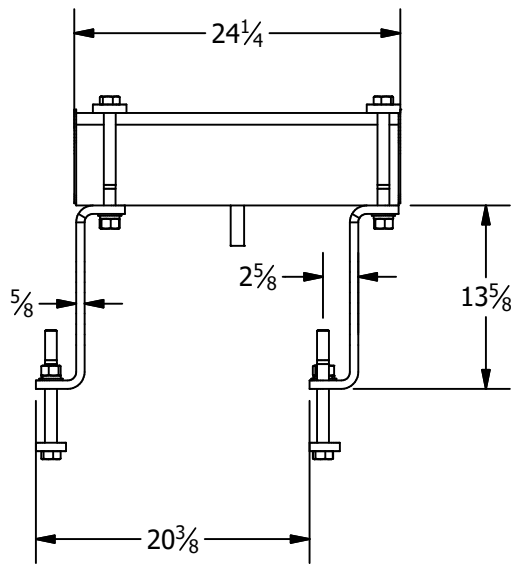

WB-1350-6

10 Weight Planter Weight Bucket

N/A

Parts List

ITEM	QTY	PART NUMBER	DESCRIPTION
1	2	WB-1350-P01	Upright
2	1	WB-1350-A02	Weight Bracket Bar Weldment
3	2	WB-1350-A03	Bar Clamp Plate Weldment
4	8	N7/8N	Hex Nut "7/8" UNC
5	8	Lock Washer 7/8"	Lock Washer
6	8	Plain Washer 7/8" - narrow - Type A	Plain Washer
7	4	Hex Bolt 7/8" - 8 1/2" UNC	Hex Bolt
8	2	WB-1350-P09	
9	4	Hex Bolt 7/8" - 9" UNC	Hex Bolt