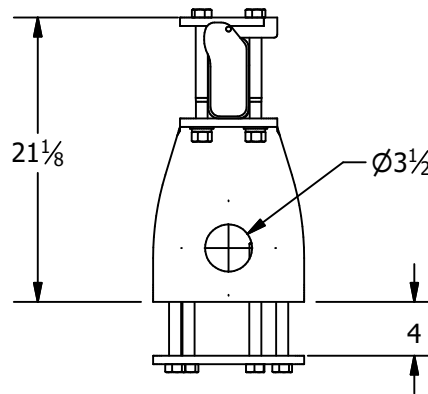

WB-1350-6

10 Weight Planter Weight Bucket

N/A

Parts List

ITEM	QTY	PART NUMBER	DESCRIPTION
1	2	WB-1350-P01	Upright
2	1	WB-1350-A02	Weight Bracket Bar Weldment
3	2	WB-1350-A03	Bar Clamp Plate Weldment
4	8	N7/8N	Hex Nut "7/8" UNC
5	8	Lock Washer 7/8"	Lock Washer
6	8	Plain Washer 7/8" - narrow - Type A	Plain Washer
7	4	Hex Bolt 7/8" - 8 1/2" UNC	Hex Bolt
8	2	WB-1350-P09	
9	4	Hex Bolt 7/8" - 9" UNC	Hex Bolt

Weight: 145 LB

Patriot Equipment www.patriotequip.com
1-308-832-0220