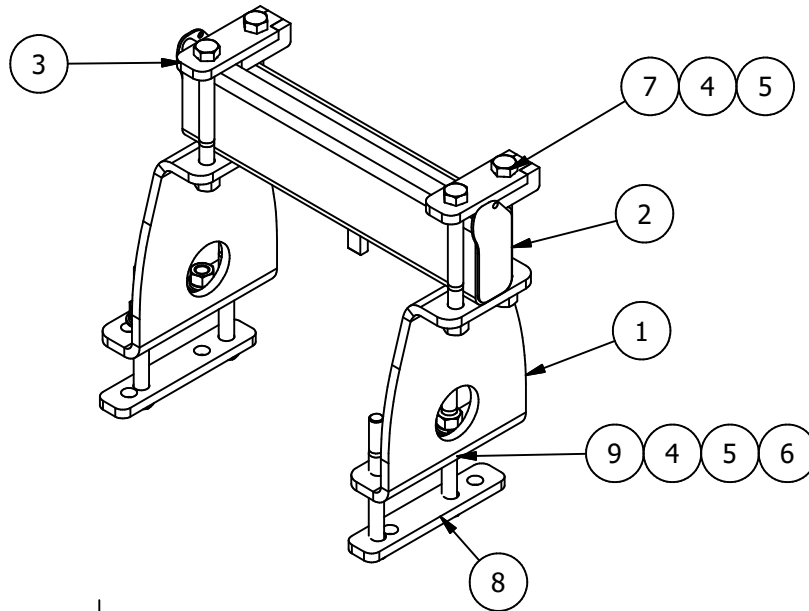

WB-1350-6

10 Weight Planter Weight Bucket

N/A

Parts List

ITEM	QTY	PART NUMBER	DESCRIPTION
1	2	WB-1350-P01	Upright
2	1	WB-1350-A02	Weight Bracket Bar Weldment
3	2	WB-1350-A03	Bar Clamp Plate Weldment
4	8	N7/8N	Hex Nut "7/8" UNC
5	8	Lock Washer 7/8"	Lock Washer
6	8	Plain Washer 7/8" - narrow - Type A	Plain Washer
7	4	Hex Bolt 7/8" - 8 1/2" UNC	Hex Bolt
8	2	WB-1350-P09	
9	4	Hex Bolt 7/8" - 9" UNC	Hex Bolt

Weight: 145 LB

Patriot Equipment www.patriotequip.com
1-308-832-0220