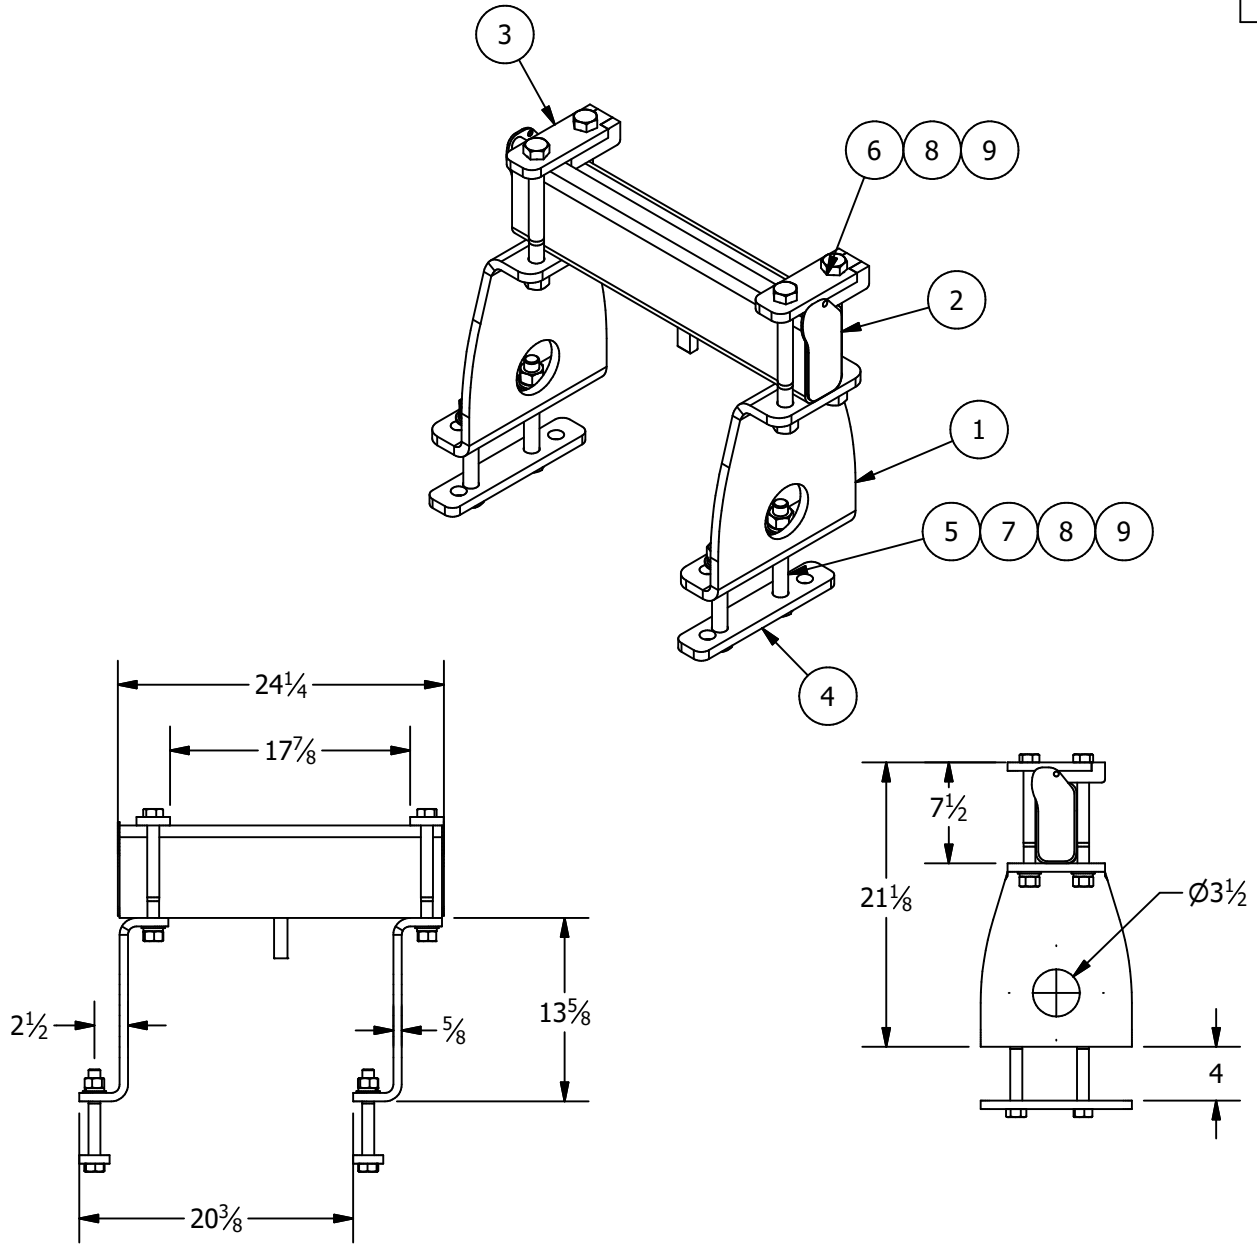

WB-1350-4

10 Weight Planter Weight Bucket

N/A

Parts List

ITEM	QTY	PART NUMBER	DESCRIPTION
1	2	WB-1350-P01	Upright
2	1	WB-1350-A02	Weight Bracket Bar Weldment
3	2	WB-1350-A03	Bar Clamp Plate Weldment
4	2	WB-1350-P09	
5	4	Hex Bolt 7/8" - 7" UNC	Hex Bolt
6	4	Hex Bolt 7/8" - 8 1/2" UNC	Hex Bolt
7	8	Plain Washer 7/8" - narrow - Type A	Plain Washer
8	8	Lock Washer 7/8"	Lock Washer
9	8	N7/8N	Hex Nut "7/8" UNC

Weight: 145 LB

Patriot Equipment www.patriotequip.com
1-308-832-0220