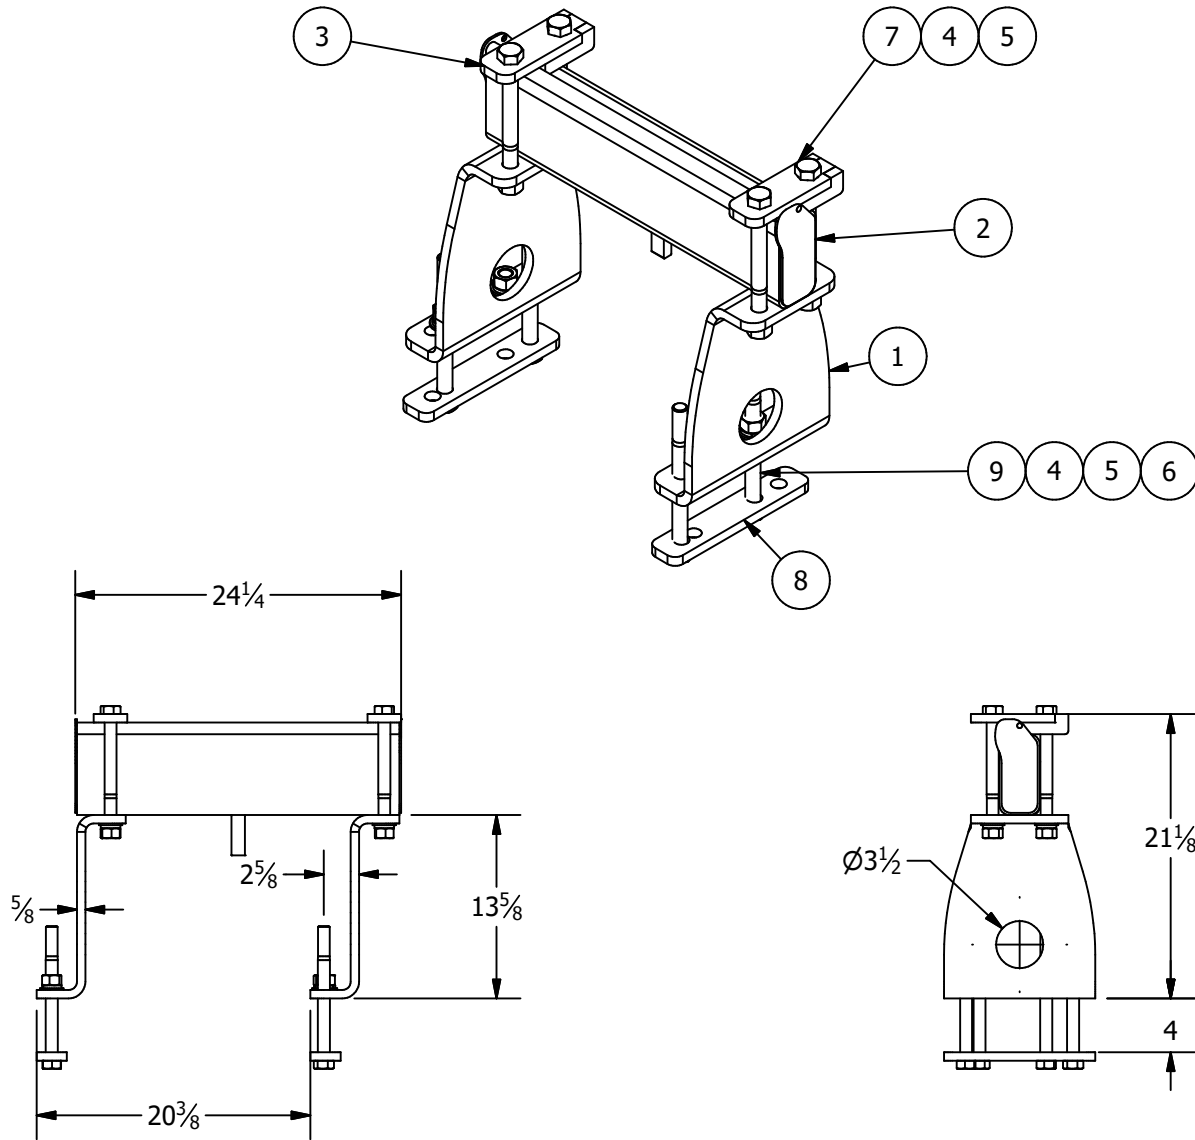

# WB-1350-7

# 10 Weight Planter Weight Bucket

N/A

### Parts List

ITEM	QTY	PART NUMBER	DESCRIPTION
1	2	WB-1350-P01	Upright
2	1	WB-1350-A02	Weight Bracket Bar Weldment
3	2	WB-1350-A03	Bar Clamp Plate Weldment
4	8	N7/8N	Hex Nut "7/8" UNC
5	8	Lock Washer 7/8"	Lock Washer
6	8	Plain Washer 7/8" - narrow - Type A	Plain Washer
7	4	Hex Bolt 7/8" - 8 1/2" UNC	Hex Bolt
8	2	WB-1350-P09	
9	4	Hex Bolt 7/8" - 10" UNC	Hex Bolt