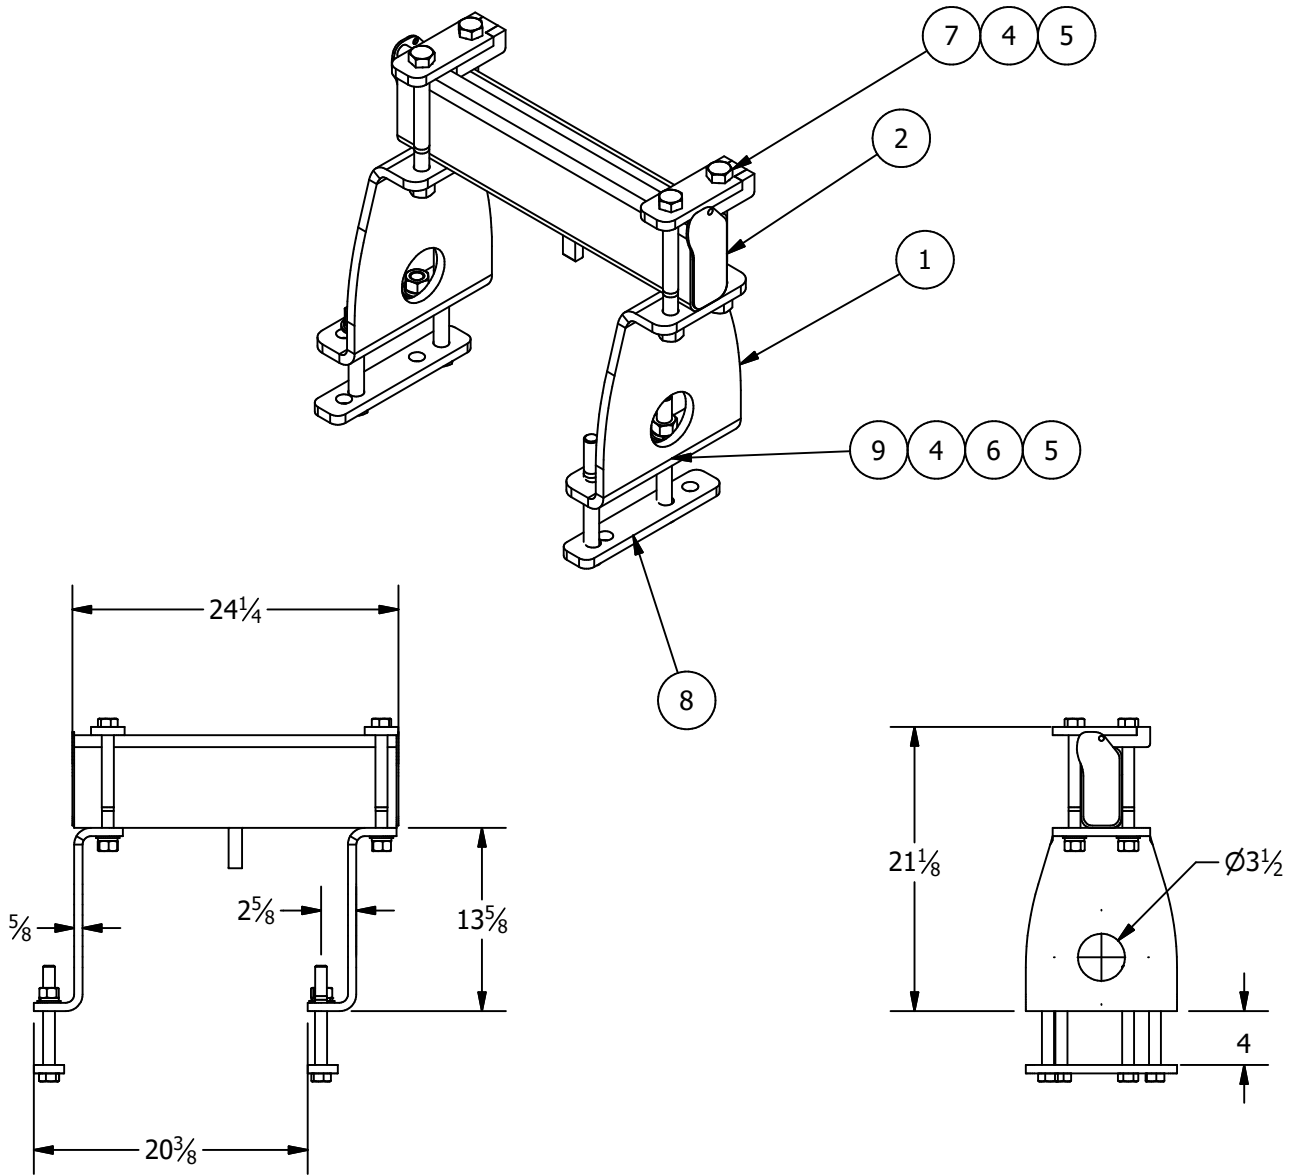

# WB-1350-5

# 10 Weight Planter Weight Bucket

N/A

Parts List

ITEM	QTY	PART NUMBER	DESCRIPTION
1	2	WB-1350-P01	Upright
2	1	WB-1350-A02	Weight Bracket Bar Weldment
3	2	WB-1350-A03	Bar Clamp Plate Weldment
4	8	N7/8N	Hex Nut "7/8" UNC
5	8	Lock Washer 7/8"	Lock Washer
6	8	Plain Washer 7/8" - narrow - Type A	Plain Washer
7	4	Hex Bolt 7/8" - 8 1/2" UNC	Hex Bolt
8	2	WB-1350-P09	
9	4	Hex Bolt 7/8" - 8" UNC	Hex Bolt

**Weight: 145 LB**

**Patriot Equipment    www.patriotequip.com**  
**1-308-832-0220**